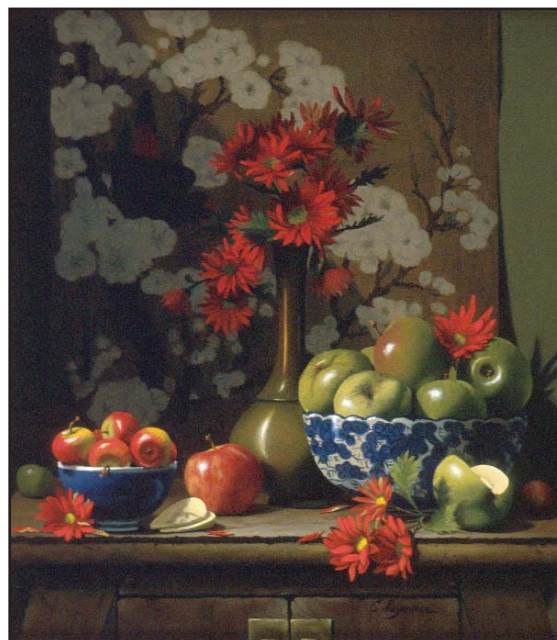

Salon International 2010

RAJ CHAUDHURI

24" x 18"

Looking Around

www.RajChaudhuri.com

GINGER WHELLOCK

Wade in the Water

18" x 24"

16" x 14"

Apples in Blue Bowls

www.ClaudiaSeymour.com

International Museum of Contemporary Masters