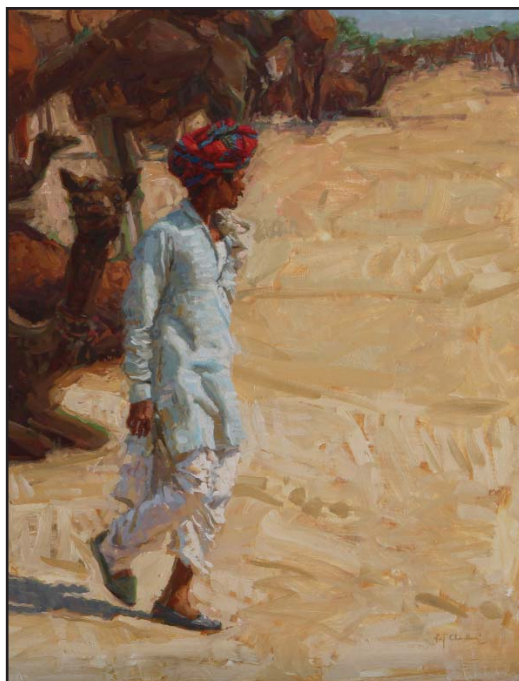

Salon International 2010

RAJ CHAUDHURI

24" x 18"

Looking Around

www.RajChaudhuri.com

GINGER WHELLOCK

Wade in the Water

18" x 24"